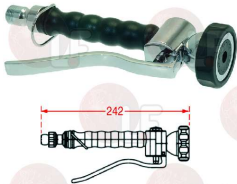

GASTROFIT

3359878 SPRAY HEAD EXTRA $\varnothing$ 1/2" M