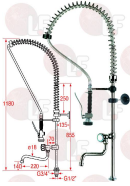

GASTROFIT

3359042 PLASTIC WALL MOUNTING BRACKET KIT

GASTROFIT

3759135 BRASS WALL MOUNTING BRACKET KIT

GASTROFIT

3759157 SHOWER HOSE \varnothing 1/2"FF 1000 mm

GASTROFIT

Suitable for:

3759158 CHROME-PLATED SPRING FOR SHOWERS

Pre-rinse units

Suitable for:

GASTROFIT

3759105 "EXTRA" SHOWER PRE-WASHING KIT
for pedal taps
with spout at half pipe \varnothing 18 x 200 mm
mounting \varnothing 3/4"
connection \varnothing 1/2"

GASTROFIT

3359878 SPRAY HEAD EXTRA \varnothing 1/2" M

GASTROFIT

3759135 BRASS WALL MOUNTING BRACKET KIT

GASTROFIT

3759137 TAP KNOB - BLUE

GASTROFIT

3759157 SHOWER HOSE \varnothing 1/2" FF 1000 mm