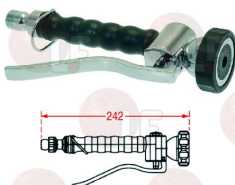

GASTROFIT

3359878 SPRAY HEAD EXTRA $\varnothing$ 1/2" M