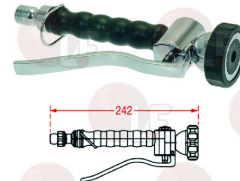

GASTROFIT

3759157 SHOWER HOSE \varnothing 1/2" FF 1000 mm

GASTROFIT

3359042 PLASTIC WALL MOUNTING BRACKET KIT

GASTROFIT

3359878 SPRAY HEAD EXTRA \varnothing 1/2" M

GASTROFIT

3759135 BRASS WALL MOUNTING BRACKET KIT