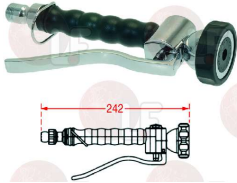

GASTROFIT

3759158 CHROME-PLATED SPRING FOR SHOWERS

GASTROFIT

2101827 BLACK LEVER FOR SINGLE HOLE MIXER

Suitable for:

3359042 PLASTIC WALL MOUNTING BRACKET KIT

GASTROFIT

3359878 SPRAY HEAD EXTRA \varnothing 1/2" M