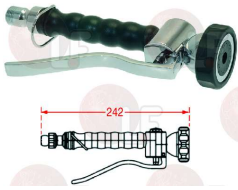

3359042 PLASTIC WALL MOUNTING BRACKET KIT

GASTROFIT

Suitable for:

3359878 SPRAY HEAD EXTRA \varnothing 1/2" M

GASTROFIT

3759135 BRASS WALL MOUNTING BRACKET KIT

GASTROFIT

3759138 NEUTRAL SHORT LEVER HANDLE