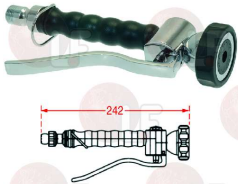

Rel. 2014-12110939

Suitable for:

3759089 SINGLE-HOLE MIXER "EXTRA"
with pre-washing shower set
ceramic disks tap worms 1/4 revolution
with non-return valves
mounting hole \varnothing 32 mm

GASTROFIT

3359878 SPRAY HEAD EXTRA \varnothing 1/2" M

GASTROFIT

3359996 RED SHORT LEVER HANDLE

GASTROFIT

3359998 QUICK FITTING HEAD VALVE LH

GASTROFIT

3759136 STAINLESS STEEL SPRING FOR SHOWERS
complete

GASTROFIT

Pre-rinse units