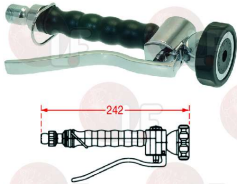

GASTROFIT

3359878 SPRAY HEAD EXTRA $\varnothing$ 1/2" M