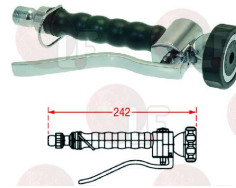

Pre-rinse units

Suitable for:

3359878 SPRAY HEAD EXTRA $\varnothing$ 1/2" M