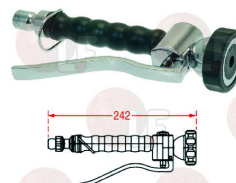

GASTROFIT

3359878 SPRAY HEAD EXTRA $\varnothing$ 1/2" M