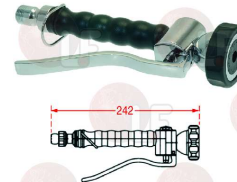

GASTROFIT

3359878 SPRAY HEAD EXTRA $\varnothing$ 1/2" M