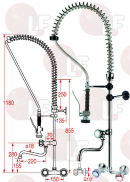

3759137 TAP KNOB - BLUE

GASTROFIT

3759158 CHROME-PLATED SPRING FOR SHOWERS

GASTROFIT

3759103 "EXTRA" SHOWER TWO-HOLE WALL-MOUNTED TAP
with shower pre-washing kit
with spout at half pipe \varnothing 18x200 mm
distance between holes \varnothing 150 mm

GASTROFIT

3359076 TAP WORM FOR MIXER

GASTROFIT

3359997 QUICK FITTING HEAD VALVE RH

GASTROFIT

Pre-rinse units

Suitable for:

3759136 STAINLESS STEEL SPRING FOR SHOWERS
complete