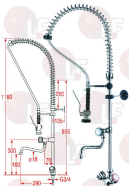

GASTROFIT

3359997 QUICK FITTING HEAD VALVE RH

GASTROFIT

3759136 STAINLESS STEEL SPRING FOR SHOWERS complete

GASTROFIT

Pre-rinse units

Suitable for:

3759157 SHOWER HOSE \varnothing 1/2" FF 1000 mm

GASTROFIT

7108240 NON-RETURN VALVES FOR SHOWERS \varnothing 1/2"

GASTROFIT

3359042 PLASTIC WALL MOUNTING BRACKET KIT

GASTROFIT

3359878 SPRAY HEAD EXTRA \varnothing 1/2" M

GASTROFIT

3759135 BRASS WALL MOUNTING BRACKET KIT

GASTROFIT

3759137 TAP KNOB - BLUE

GASTROFIT

Suitable for:

3759140 SPOUT, S SHAPED \varnothing 18x220 mm

GASTROFIT

3759158 CHROME-PLATED SPRING FOR SHOWERS

GASTROFIT

3759097 "EXTRA" SHOWER SINGLE-HOLE TAP
with shower pre-washing kit
spout at half pipe \varnothing 18 x 250 mm
mounting hole \varnothing 3/4"

GASTROFIT

3359076 TAP WORM FOR MIXER

GASTROFIT

3359997 QUICK FITTING HEAD VALVE RH