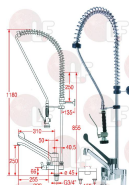

GASTROFIT

Suitable for:

3359999 CARTRIDGE \varnothing 47x29.8mm PIN 10x10.4mm
for single- and two-hole mixers
with clinical lever for shower

GASTROFIT

3759136 STAINLESS STEEL SPRING FOR SHOWERS
complete

GASTROFIT

3759143 HOSE \varnothing 1/2" M10x1 L 400 mm
male long

GASTROFIT

3759157 SHOWER HOSE \varnothing 1/2" FF 1000 mm

GASTROFIT

3759099 TWO-HOLE MIXER FOR "EXTRA" SHOWER
with shower pre-washing kit
cast spout 250 mm
distance between holes 155 mm
connections \varnothing 3/4"