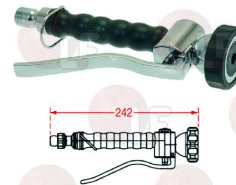

GASTROFIT

3359997 QUICK FITTING HEAD VALVE RH

GASTROFIT

3759136 STAINLESS STEEL SPRING FOR SHOWERS complete

GASTROFIT

Pre-rinse units

Suitable for:

3759157 SHOWER HOSE \varnothing 1/2" FF 1000 mm

GASTROFIT

7108240 NON-RETURN VALVES FOR SHOWERS \varnothing 1/2"

GASTROFIT

3359042 PLASTIC WALL MOUNTING BRACKET KIT

GASTROFIT

3359878 SPRAY HEAD EXTRA \varnothing 1/2" M

GASTROFIT

3759135 BRASS WALL MOUNTING BRACKET KIT